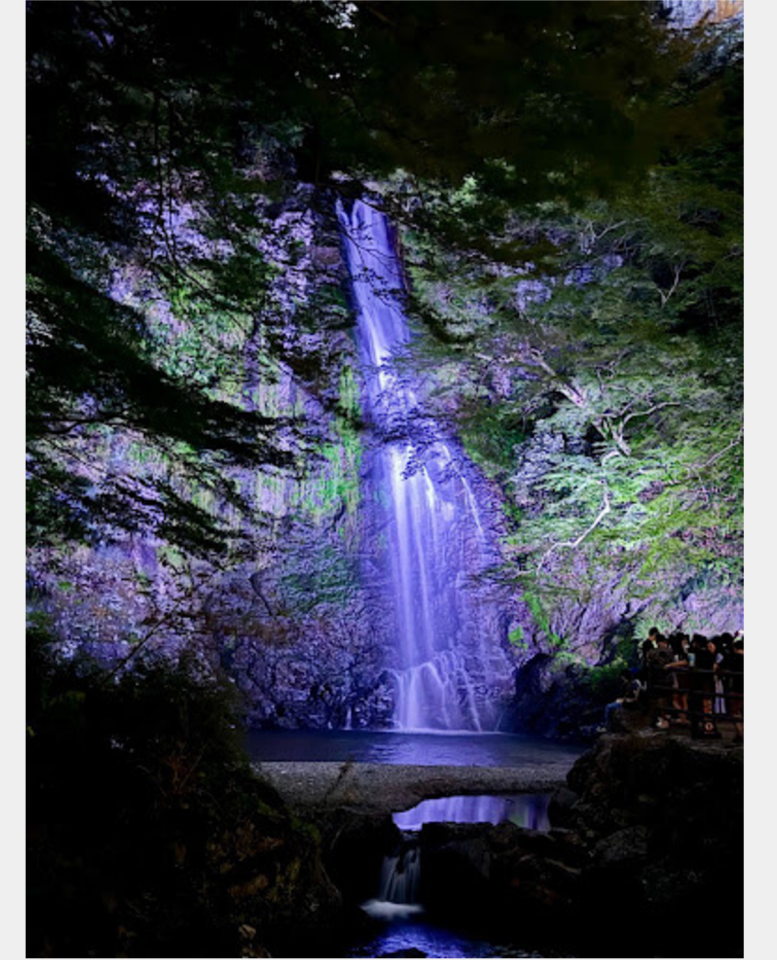

DECEMBER 十二月

Sun 日	Mon 月	Tue 火	Wed 水	Thu 木	Fri 金	Sat 土
	1	2	3	4	5	6
7	8	9	10	11	12	13
14	15	16	17	18	19	20
21	22	23	24	25	26	27
28	29	30	31			

- Todaiji Temple in Nara Park, Nara-ken and Minoh Waterfall in Minoh, Osaka-ken (Shira Macmull, ALT in Minoh, Osaka-ken 2024-Present)